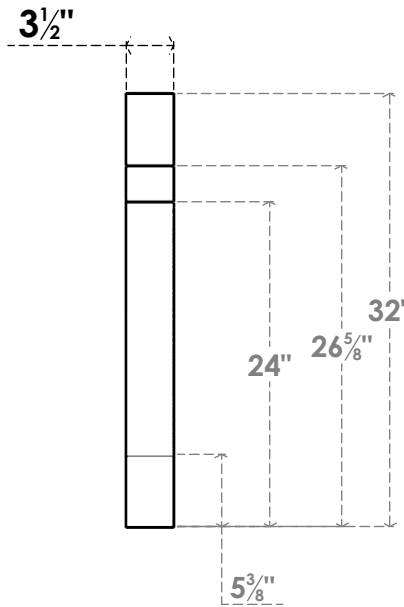

ITEM NUMBER: BRCPC035X24000X32000MRC

3 1/2"W X 24"D X 32"H MERCED ARCHITECTURAL GRADE PVC CLOSED KNEE BRACE

SIDE PROFILE

FRONT PROFILE

ISOMETRIC

EKENA MILLWORK
2300 WEST MAIN ST.
CLARKSVILLE, TX 75426
TOLL FREE: 866-607-0453
WWW.EKENAMILLWORK.COM