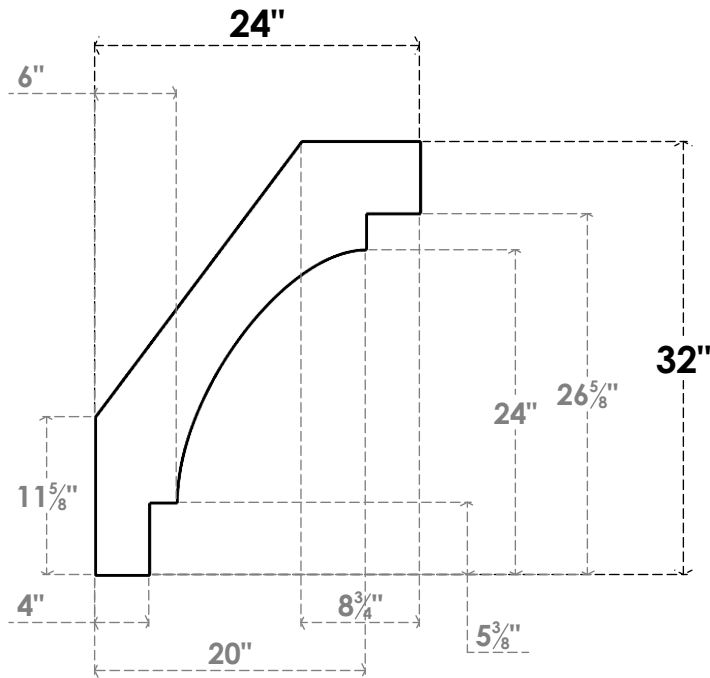

ITEM NUMBER: BRCPC035X24000X32000MRC

3 1/2"W X 24"D X 32"H MERCED ARCHITECTURAL GRADE PVC CLOSED KNEE BRACE

SIDE PROFILE

FRONT PROFILE

ISOMETRIC

EKENA MILLWORK
2300 WEST MAIN ST.
CLARKSVILLE, TX 75426
TOLL FREE: 866-607-0453
WWW.EKENAMILLWORK.COM